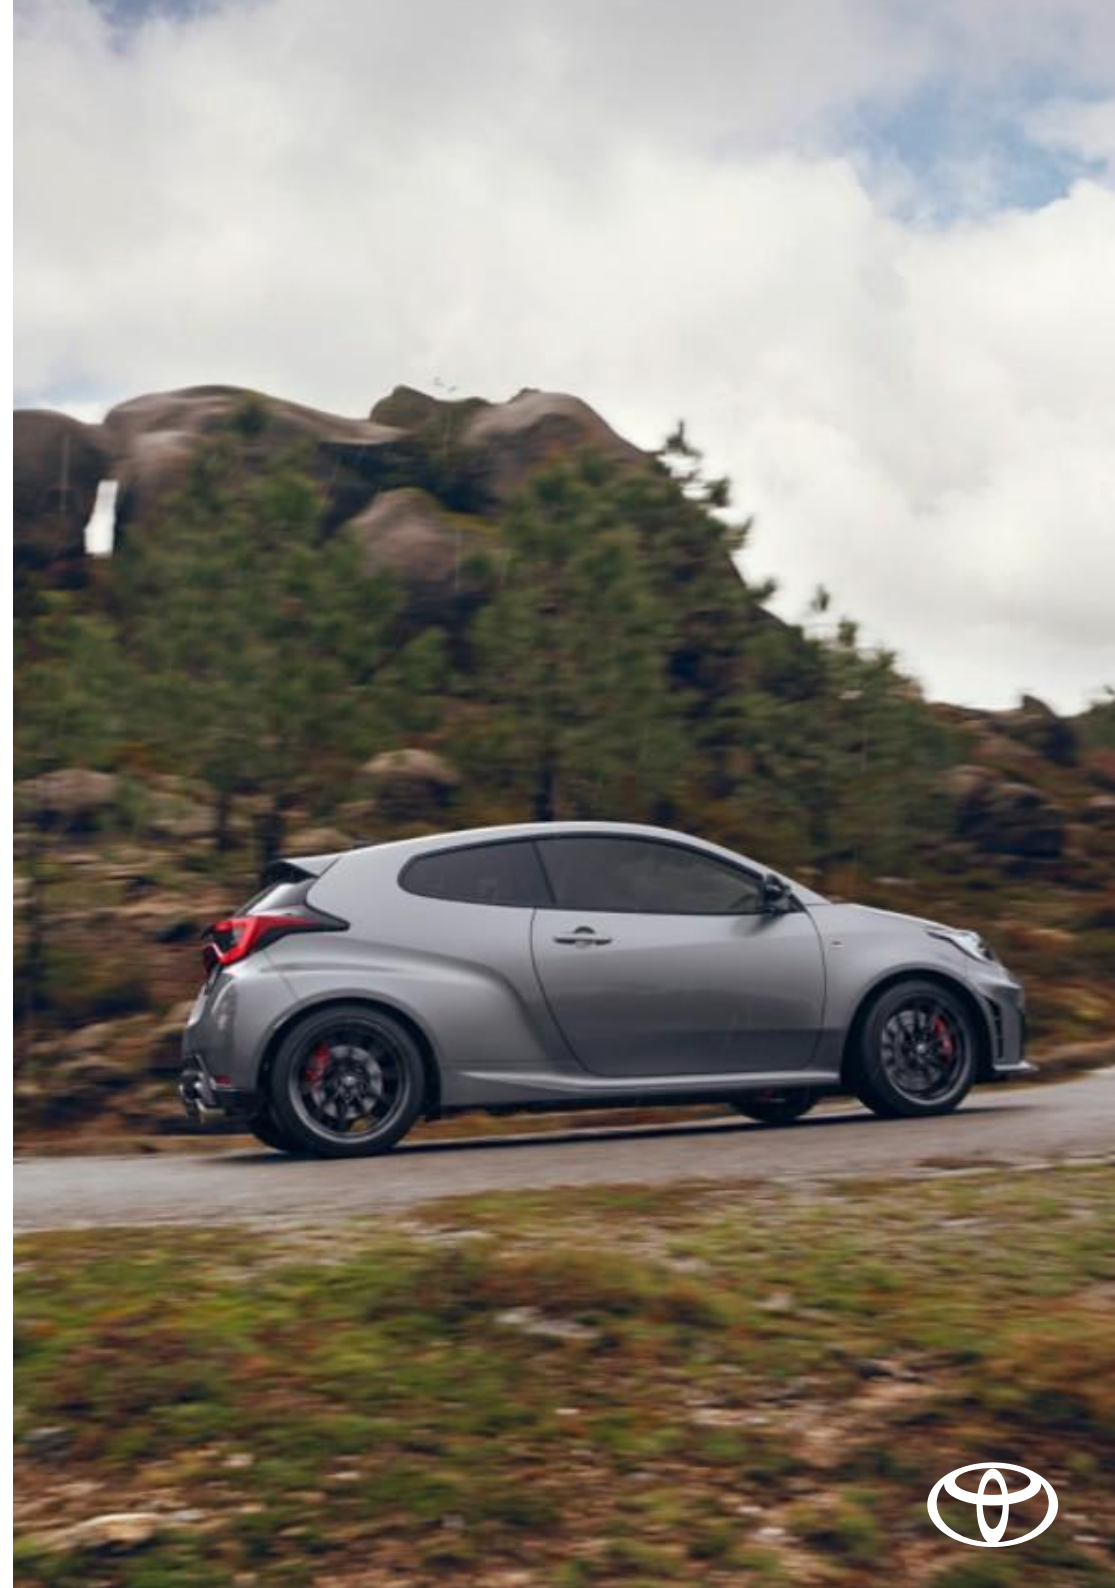

TOYOTA

MANUFACTURER'S WARRANTY

For peace of mind Toyota manufacturer's warranty ensures that every trip runs smoothly with:

Manufacture Warranty

- 3yrs/100,000km - Manufacturer's Warranty
- 3yrs/unlimited mileage - Surface Rust/Paintwork
- 12yrs/unlimited mileage - Corrosion Perforation

Hybrid Warranty

- 5yrs/100,000km - All Hybrid Components (Including Hybrid Battery)
- Up to 15yrs/unlimited mileage Hybrid Battery Warranty once serviced with a Toyota Dealer

For further warranty details contact your Local Toyota Dealer.

GR YARIS