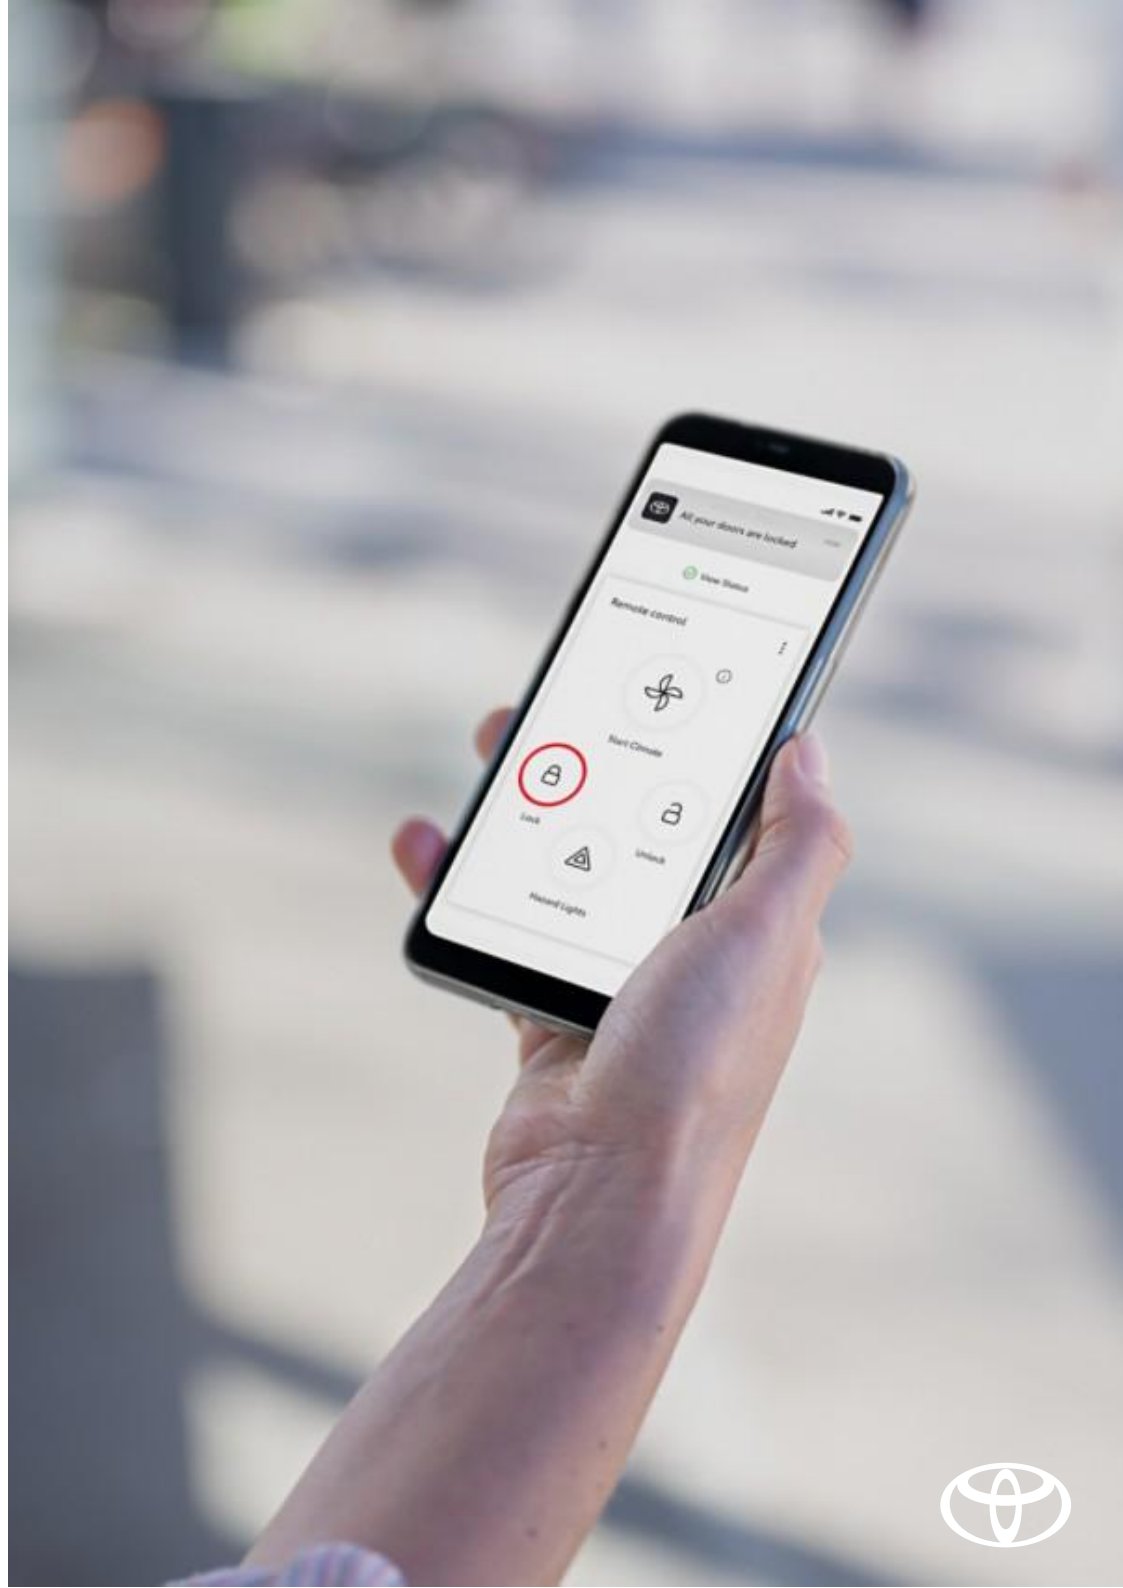

Scan the QR code to learn more about the GR Yaris.

ALL IMAGES CONTAINED IN THIS DOCUMENT ARE FOR ILLUSTRATIVE PURPOSES ONLY.  
LOCAL SPECIFICATION MAY VARY.

GR YARIS

# ALWAYS ON THE GO, ALWAYS CONNECTED

The intelligent cockpit keeps everything in sync between your car and smartphone. Designed to make driving easier, the MyToyota App on your smartphone opens up a world of connectivity. Depending on the model, check your car's battery level, schedule charging and view trip data. Schedule remote A/C to cool and heat your vehicle before driving.

Scan the QR code to learn more about the MyToyota App.

TOYOTA